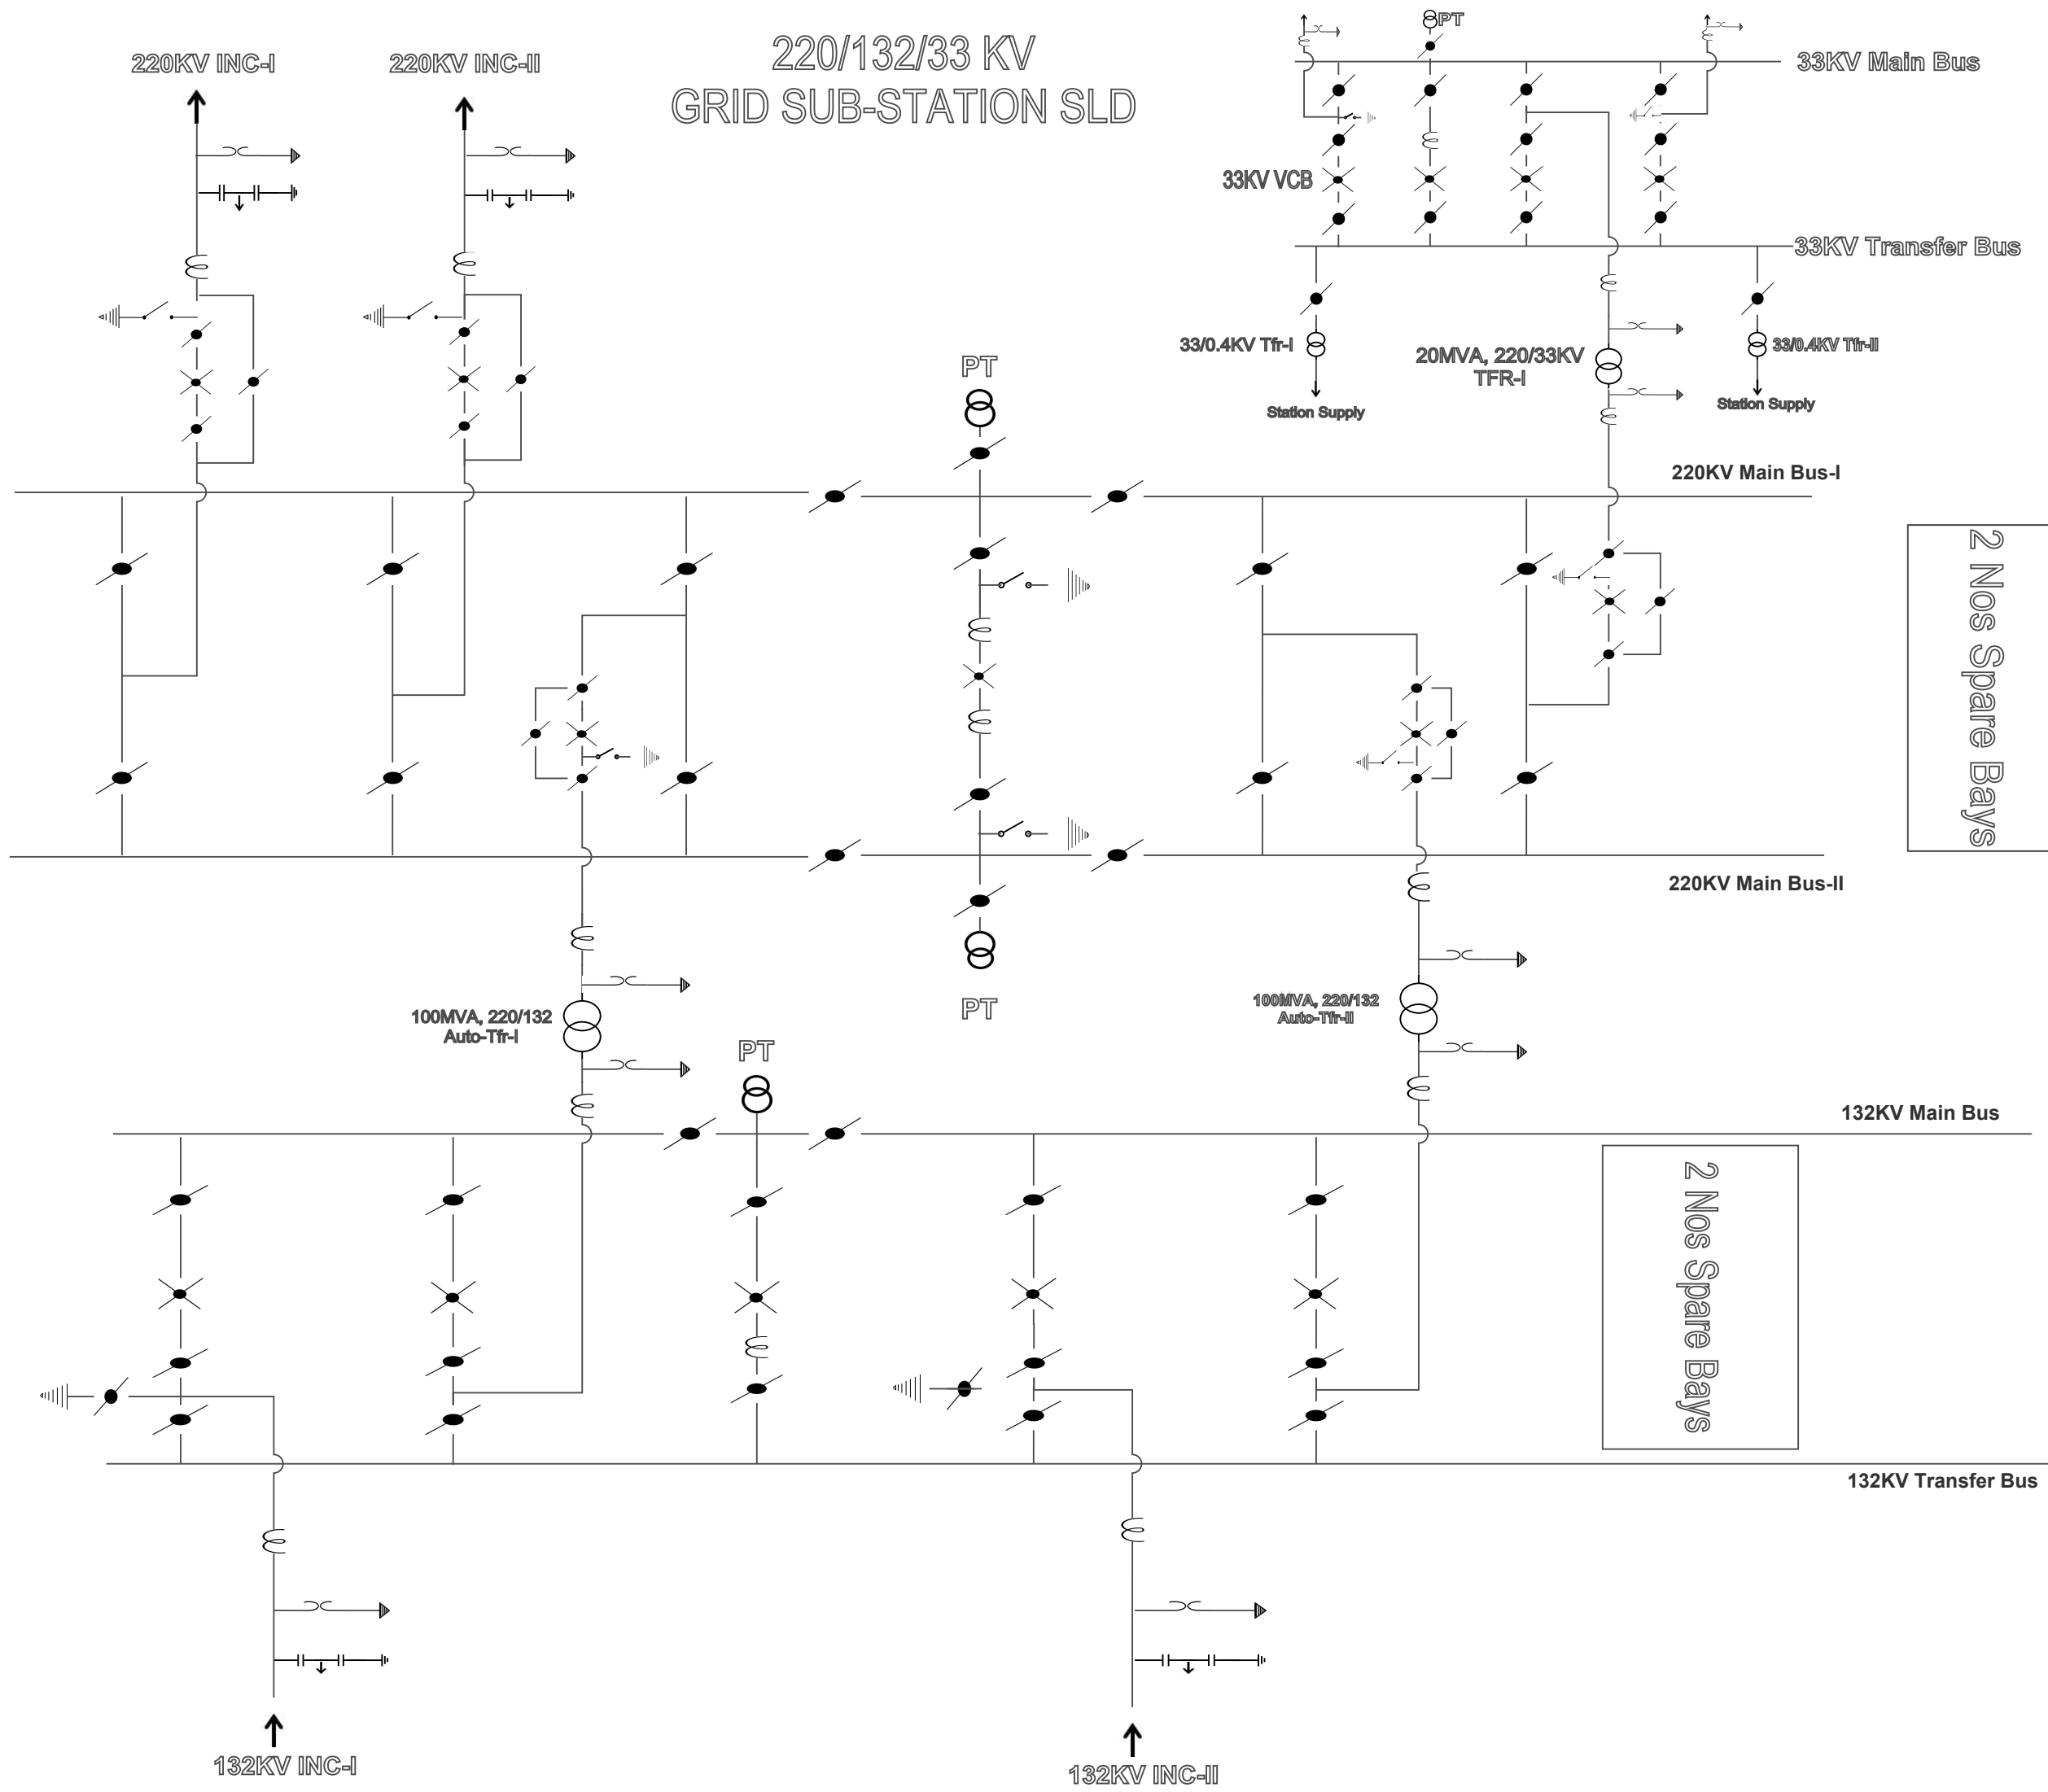

220/132/33 KV GRID SUB-STATION SLD

2 Nos Spare Bays

2 Nos Spare Bays

LEGEND

- Isolator
- Circuit Breaker
- CT
- CVT
- LA