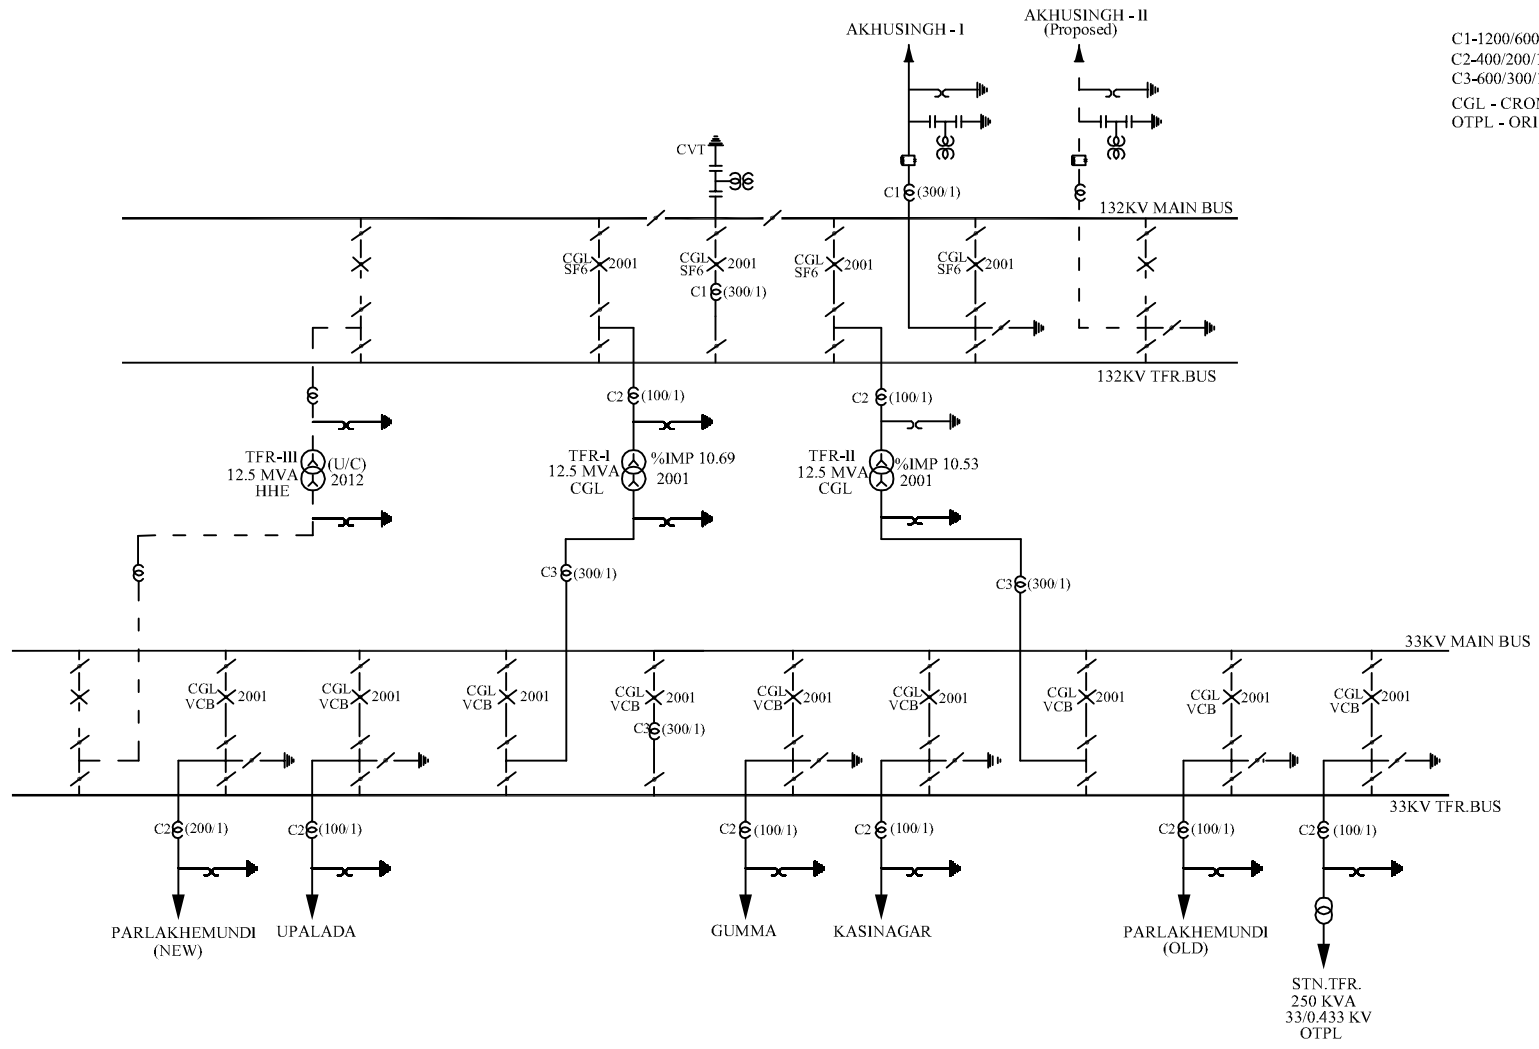

C1 - 1200-600-300/1-1-1  
 C2 - 800-400-200/1-1  
 AR - AREVA  
 CGL - CROMTON GREAVES LTD.  
 GEC - GEC ALSTOM

132/33 KV S/S  
 AKHUSINGH  
 YOC - 2001  
 Ph : ( 0661 ) - 7381028899

C1-1200/600/300/1-1-1  
 C2-400/200/100/1-1-1  
 C3-600/300/1-1  
 CGL - CROMPTON GREAVES LTD.  
 OTPL - ORISSA TRANSFORMER PVT. LTD.